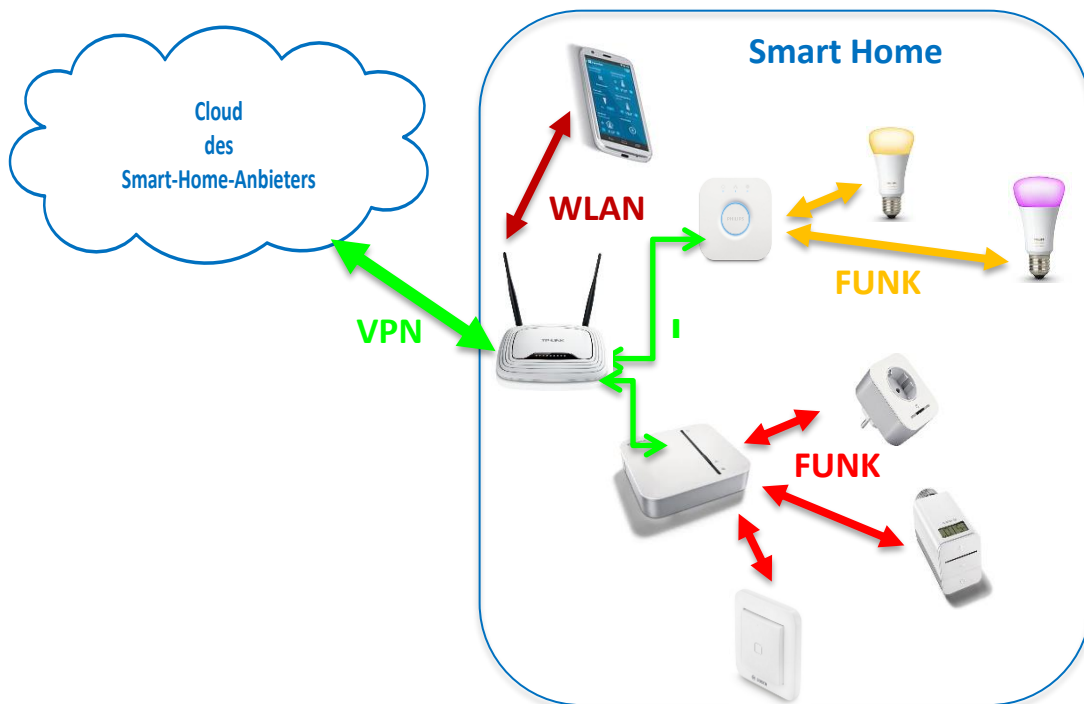

Module: Intelligent house 4.0

Submodul: Installation and configuration of smart light control

Communication structure, mobil device connected with WLAN

Communication structure; mobile device connected with mobile network